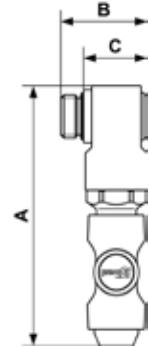

PREVOS1 SAFETY QUICK COUPLINGS - BSI 06

Male thread swivel coupler

Profile : BRITISH

Min / Max operating pressure 2 / 12 bar	Flow rate at 6 bar 750 l/min	ID passage 6 mm	Min. / Max temperature -15 / 70 °C
---	--	---------------------------	--

Part number	Male thread	Dim. A (mm)	Dim. B (mm)	Dim. C (mm)
BSI 061153SE	G1/2	127	42	24